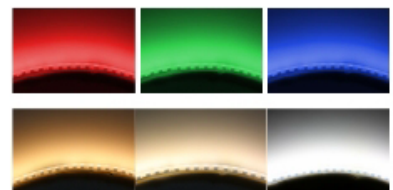

RGBW Series

Flexible led strip

FOCUS ON LED STRIP LIGHTING

- HIGH CRI LED
- COLOR CONSISTENCY
- HIGH EFFICACY
- COLOR PURITY

5050

60LEDs/m 14.4w/m

3000K 4000K 6000K